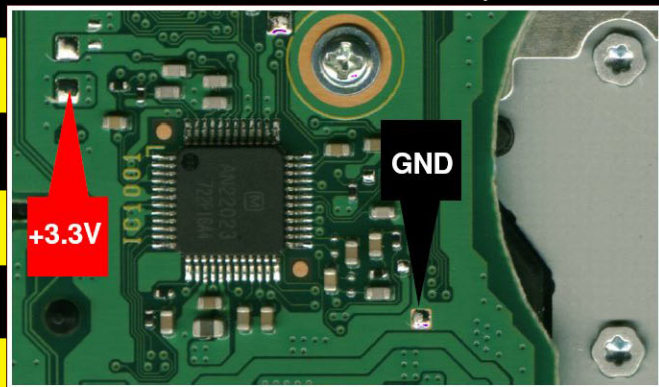

### Legend

- Mandatory
- Do NOT connect for 5-wire install!
- Power Supply (+3.3 volts)
- Power supply (ground)